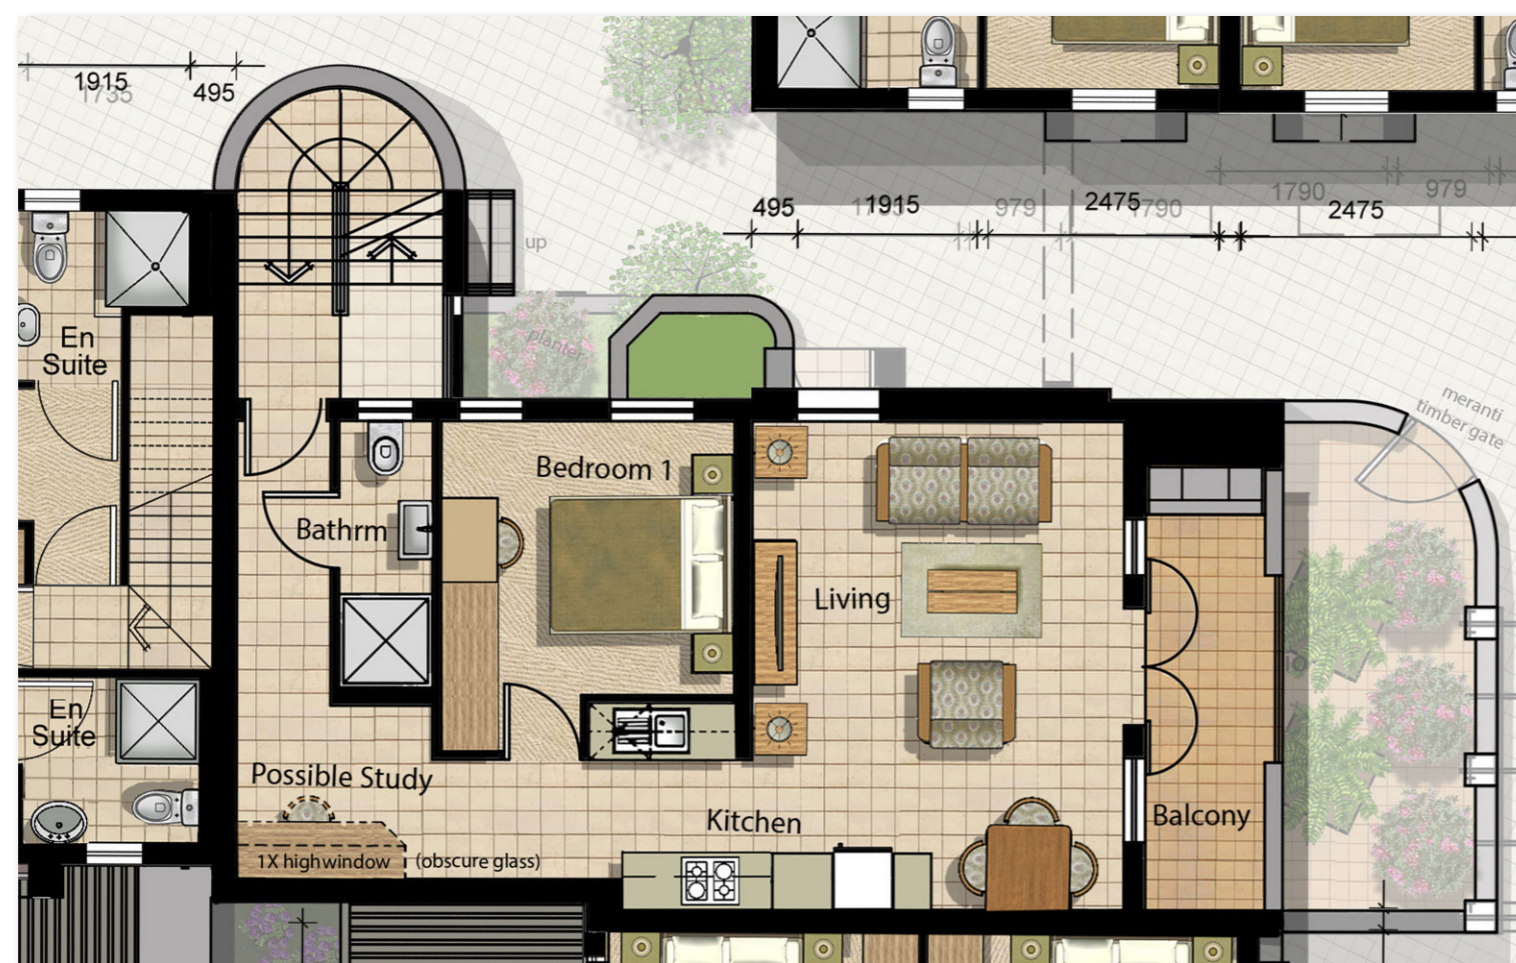

NOOITGEDACHT VILLAGE

VILLAGE SQUARE PHASE I - BLOCK C Garden Duplex units

First Floor

Unit 244 (G66)
1 Bedroom Studio Apartment

First Floor: 53 m²

Total Unit Area: 53 m²

Covered Balcony: 7 m²

All plans & elevations for marketing purposes only. Please refer to approved building plans for final measurements and areas. Door / window position and sizes may change due to site orientation and Municipal / Building regulations requirements. Furniture indicative only. Final areas indicated may vary. Colour & wall finishes / textures may differ due to printing processes.